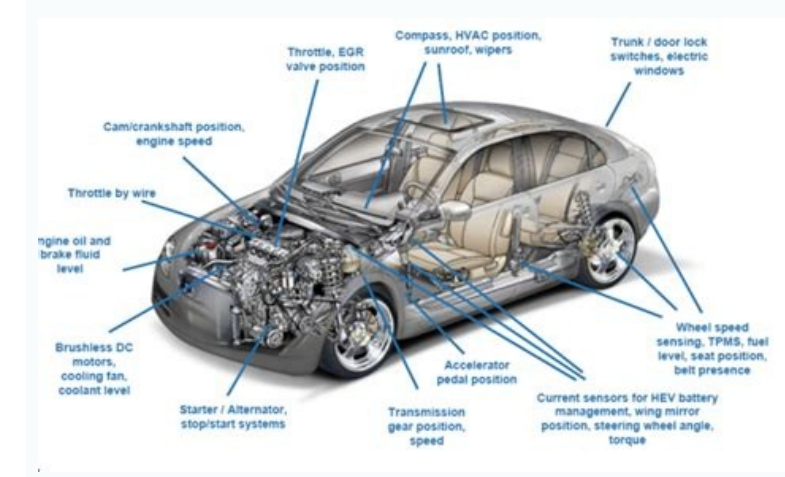

Good performance parts for cars